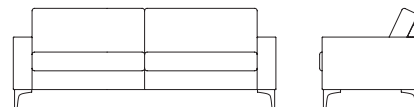

Our full terms concerning warranties can be found in our Seating Price Guide under terms and conditions section 9.

TARGET

TG-1 | Armchair.

Overall Height	800 mm
Overall Width	900 mm
Overall Depth	800 mm
Seat Height	450 mm
Seat Depth	490 mm
Weight	36 kg