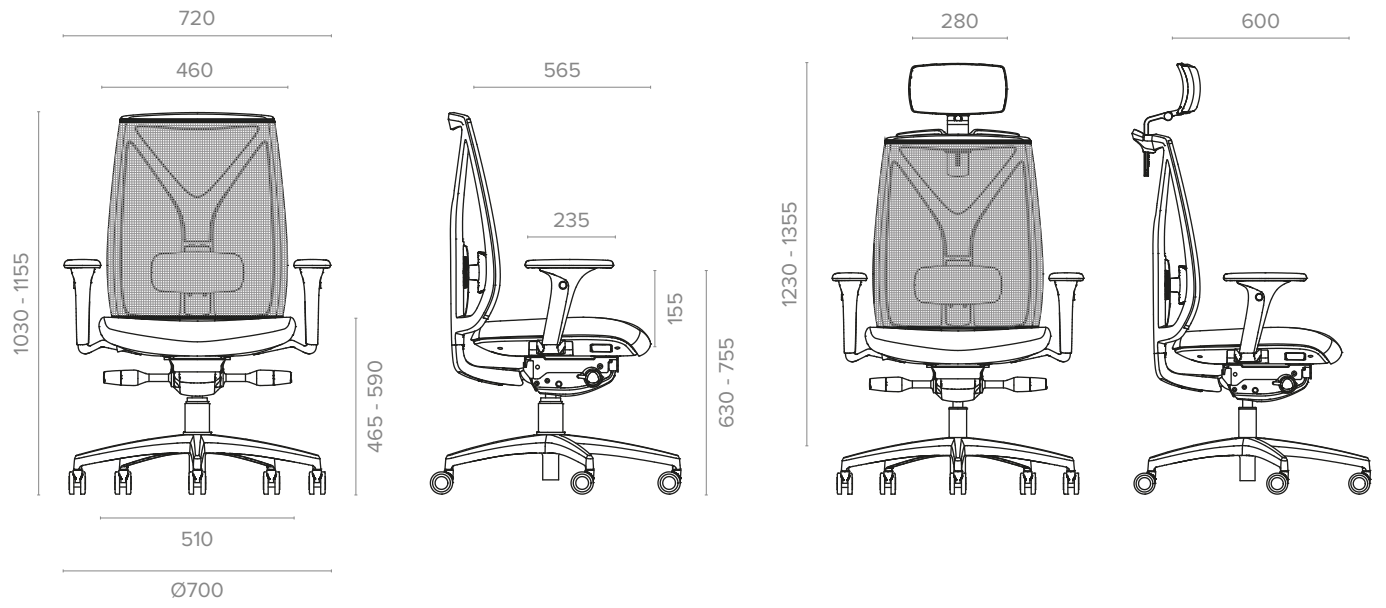

## Features

Height adjustable backrest (white or black frame)

Synchronised mechanism with easy to adjust side tension control

Black breathable mesh back

Upholstered seat (choice of fabrics)

Optional depth adjustable lumbar support

Soft floor or hard floor castors

<b>Dimensions</b>	See page 2
<b>Capacities</b>	125kg recommended max. user weight
<b>Weight</b>	17.5kg
<b>Materials</b>	See page 2
<b>Warranty</b>	5 years
<b>Certification</b>	Type B of EN 1335-1:2000 EN 1335-2:2018 EN 1728:2012+AC:2013
<b>Boxed Dimensions</b>	W600 x D700 x H880 mm
<b>Boxed Weight</b>	21kg

Dimensions