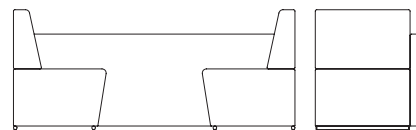

15-LB-AR | Left or Right Low Back Arm.

Overall Height	770 mm
Overall Width	80 mm
Overall Depth	600 mm
Seat Height	- mm
Seat Depth	- mm
Weight	4 kg

15-HB-AR | Left or Right High Back Arm.

Overall Height	1200 mm
Overall Width	80 mm
Overall Depth	600 mm
Seat Height	- mm
Seat Depth	- mm
Weight	8 kg

FIFTEEN COLLECTION

15-E-20 | 2 Seat Low Back Diner.

Overall Height	870 mm
Overall Width	780 mm
Overall Depth	2020 mm
Seat Height	440 mm
Seat Depth	470 mm
Weight	51 kg

15-E-40 | 4 Seat Low Back Diner.

Overall Height	870 mm
Overall Width	1310 mm
Overall Depth	2020 mm
Seat Height	440 mm
Seat Depth	470 mm
Weight	85 kg