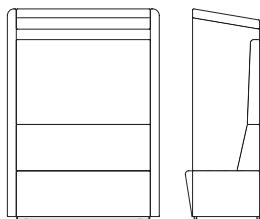

15-E-41 | 4 Seat High Back Diner.

Overall Height	1320 mm
Overall Width	1310 mm
Overall Depth	2020 mm
Seat Height	440 mm
Seat Depth	470 mm
Weight	102 kg

15-E-61 | 6 Seat High Back Diner.

Overall Height	1320 mm
Overall Width	1910 mm
Overall Depth	2020 mm
Seat Height	440 mm
Seat Depth	470 mm
Weight	128 kg

FIFTEEN COLLECTION

15-E-P11 | Single Seat Pod.

Overall Height	1900 mm
Overall Width	860 mm
Overall Depth	670 mm
Seat Height	440 mm
Seat Depth	470 mm
Weight	44 kg

15-E-P22 | Double Seat Pod.

Overall Height	1900 mm
Overall Width	1390 mm
Overall Depth	670 mm
Seat Height	440 mm
Seat Depth	470 mm
Weight	64 kg