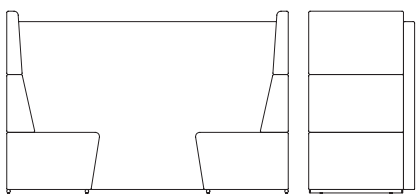

15-E-21 | 2 Seat High Back Diner.

Overall Height	1320 mm
Overall Width	780 mm
Overall Depth	2020 mm
Seat Height	440 mm
Seat Depth	470 mm
Weight	70 kg