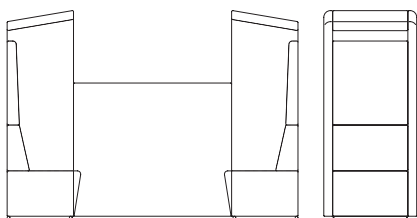

FIFTEEN COLLECTION

15-E-P11 | Single Seat Pod.

Overall Height	1900 mm
Overall Width	860 mm
Overall Depth	670 mm
Seat Height	440 mm
Seat Depth	470 mm
Weight	44 kg

15-E-P22 | Double Seat Pod.

Overall Height	1900 mm
Overall Width	1390 mm
Overall Depth	670 mm
Seat Height	440 mm
Seat Depth	470 mm
Weight	64 kg

15-E-P33 | Treble Seat Pod.

Overall Height	1900 mm
Overall Width	1990 mm
Overall Depth	670 mm
Seat Height	440 mm
Seat Depth	470 mm
Weight	86 kg

15-E-P12 | 2 Seat Pod.

Overall Height	1900 mm
Overall Width	860 mm
Overall Depth	2630 mm
Seat Height	440 mm
Seat Depth	470 mm
Weight	98 kg