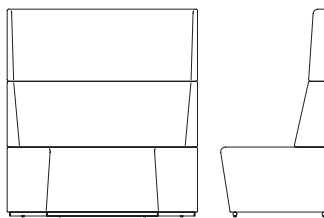

15-21 | Double Low Back.

Overall Height	870 mm
Overall Width	1230 mm
Overall Depth	670 mm
Seat Height	440 mm
Seat Depth	470 mm
Weight	35 kg

15-31 | Treble Low Back.

Overall Height	870 mm
Overall Width	1820 mm
Overall Depth	670 mm
Seat Height	440 mm
Seat Depth	470 mm
Weight	45 kg

15-12 | Single High Back.

Overall Height	1320 mm
Overall Width	700 mm
Overall Depth	670 mm
Seat Height	440 mm
Seat Depth	470 mm
Weight	24 kg

15-22 | Double High Back.

Overall Height	1320 mm
Overall Width	1230 mm
Overall Depth	670 mm
Seat Height	440 mm
Seat Depth	470 mm
Weight	41 kg

15-32 | Treble High Back.

Overall Height	1320 mm
Overall Width	1820 mm
Overall Depth	670 mm
Seat Height	440 mm
Seat Depth	470 mm
Weight	54 kg

FIFTEEN COLLECTION

15-11-CR | Corner Low Back.

Overall Height	870 mm
Overall Width	700 mm
Overall Depth	700 mm
Seat Height	440 mm
Seat Depth	500 mm
Weight	24 kg

15-50-IN | 45° Internal Low Back.

Overall Height	870 mm
Overall Width	1200 mm
Overall Depth	620 mm
Seat Height	440 mm
Seat Depth	430 mm
Weight	25 kg

15-50-EX | 45° External Low Back.

Overall Height	870 mm
Overall Width	770 mm
Overall Depth	620 mm
Seat Height	440 mm
Seat Depth	430 mm
Weight	20 kg