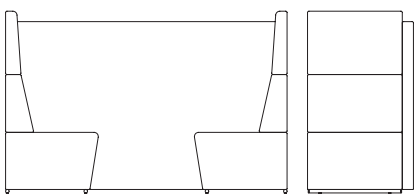

15-E-41 | 4 Seat High Back Diner.

Overall Height	1320 mm
Overall Width	1310 mm
Overall Depth	2020 mm
Seat Height	440 mm
Seat Depth	470 mm
Weight	102 kg