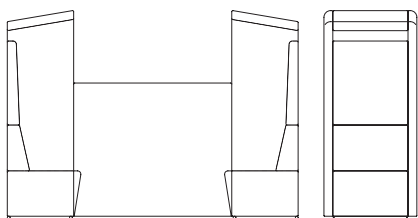

FIFTEEN COLLECTION

15-E-P11 | Single Seat Pod.

Overall Height	1900 mm
Overall Width	860 mm
Overall Depth	670 mm
Seat Height	440 mm
Seat Depth	470 mm
Weight	44 kg

15-E-P22 | Double Seat Pod.

Overall Height	1900 mm
Overall Width	1390 mm
Overall Depth	670 mm
Seat Height	440 mm
Seat Depth	470 mm
Weight	64 kg

15-E-P33 | Treble Seat Pod.

Overall Height	1900 mm
Overall Width	1990 mm
Overall Depth	670 mm
Seat Height	440 mm
Seat Depth	470 mm
Weight	86 kg

15-E-P12 | 2 Seat Pod.

Overall Height	1900 mm
Overall Width	860 mm
Overall Depth	2630 mm
Seat Height	440 mm
Seat Depth	470 mm
Weight	98 kg