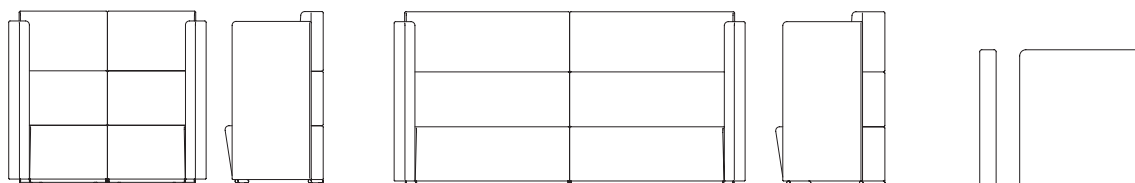

FIFTEEN COLLECTION

15-22-CC-AR | 2 Seat Concave Unit.

Overall Height	1320 mm
Overall Width	1540 mm
Overall Depth	750 mm
Seat Height	440 mm
Seat Depth	470 mm
Weight	51 kg

15-42-CC-AR | 4 Seat Concave Unit.

Overall Height	1320 mm
Overall Width	2640 mm
Overall Depth	670 mm
Seat Height	440 mm
Seat Depth	470 mm
Weight	98 kg

15-LB-AR | Left or Right Low Back Arm.

Overall Height	770 mm
Overall Width	80 mm
Overall Depth	600 mm
Seat Height	- mm
Seat Depth	- mm
Weight	4 kg

15-HB-AR | Left or Right High Back Arm.

Overall Height	1200 mm
Overall Width	80 mm
Overall Depth	600 mm
Seat Height	- mm
Seat Depth	- mm
Weight	8 kg