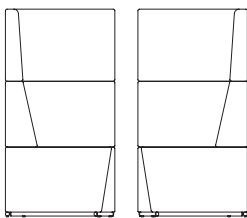

15-21 | Double Low Back.

Overall Height	870 mm
Overall Width	1230 mm
Overall Depth	670 mm
Seat Height	440 mm
Seat Depth	470 mm
Weight	35 kg

15-31 | Treble Low Back.

Overall Height	870 mm
Overall Width	1820 mm
Overall Depth	670 mm
Seat Height	440 mm
Seat Depth	470 mm
Weight	45 kg

15-12 | Single High Back.

Overall Height	1320 mm
Overall Width	700 mm
Overall Depth	670 mm
Seat Height	440 mm
Seat Depth	470 mm
Weight	24 kg

15-22 | Double High Back.

Overall Height	1320 mm
Overall Width	1230 mm
Overall Depth	670 mm
Seat Height	440 mm
Seat Depth	470 mm
Weight	41 kg

15-32 | Treble High Back.

Overall Height	1320 mm
Overall Width	1820 mm
Overall Depth	670 mm
Seat Height	440 mm
Seat Depth	470 mm
Weight	54 kg

FIFTEEN COLLECTION

15-11-CR | Corner Low Back.

Overall Height	870 mm
Overall Width	700 mm
Overall Depth	700 mm
Seat Height	440 mm
Seat Depth	500 mm
Weight	24 kg

15-50-IN | 45° Internal Low Back.

Overall Height	870 mm
Overall Width	1200 mm
Overall Depth	620 mm
Seat Height	440 mm
Seat Depth	430 mm
Weight	25 kg

15-50-EX | 45° External Low Back.

Overall Height	870 mm
Overall Width	770 mm
Overall Depth	620 mm
Seat Height	440 mm
Seat Depth	430 mm
Weight	20 kg