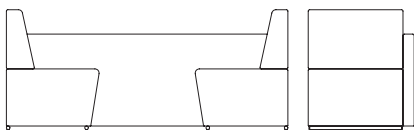

15-E-40 | 4 Seat Low Back Diner.

Overall Height	870 mm
Overall Width	1310 mm
Overall Depth	2020 mm
Seat Height	440 mm
Seat Depth	470 mm
Weight	85 kg