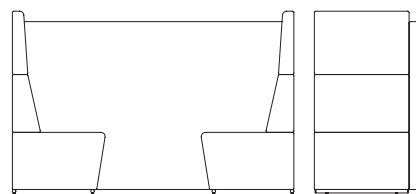

15-E-61 | 6 Seat High Back Diner.

Overall Height	1320 mm
Overall Width	1910 mm
Overall Depth	2020 mm
Seat Height	440 mm
Seat Depth	470 mm
Weight	128 kg