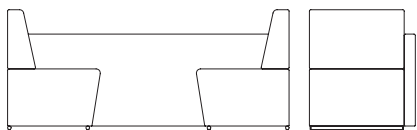

FIFTEEN COLLECTION

15-E-20 | 2 Seat Low Back Diner.

Overall Height	870 mm
Overall Width	780 mm
Overall Depth	2020 mm
Seat Height	440 mm
Seat Depth	470 mm
Weight	51 kg