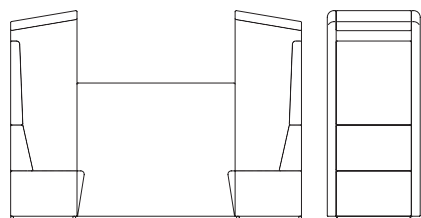

FIFTEEN COLLECTION

15-E-P11 | Single Seat Pod.

Overall Height	1900 mm
Overall Width	860 mm
Overall Depth	670 mm
Seat Height	440 mm
Seat Depth	470 mm
Weight	44 kg

15-E-P22 | Double Seat Pod.

Overall Height	1900 mm
Overall Width	1390 mm
Overall Depth	670 mm
Seat Height	440 mm
Seat Depth	470 mm
Weight	64 kg

15-E-P33 | Treble Seat Pod.

Overall Height	1900 mm
Overall Width	1990 mm
Overall Depth	670 mm
Seat Height	440 mm
Seat Depth	470 mm
Weight	86 kg

15-E-P12 | 2 Seat Pod.

Overall Height	1900 mm
Overall Width	860 mm
Overall Depth	2630 mm
Seat Height	440 mm
Seat Depth	470 mm
Weight	98 kg