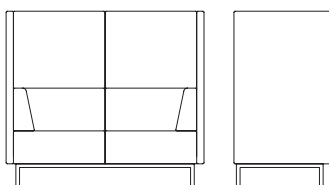

FN-11 | Armchair Inc. Screens.

Overall Height	1440 mm
Overall Width	1020 mm
Overall Depth	810 mm
Seat Height	430 mm
Seat Depth	600 mm
Weight	67 kg

FN-12 | 2 Seat Sofa Inc. Screens.

Overall Height	1440 mm
Overall Width	1620 mm
Overall Depth	810 mm
Seat Height	430 mm
Seat Depth	600 mm
Weight	85 kg

FN-13 | 3 Seat Sofa Inc. Screens.

Overall Height	1440 mm
Overall Width	2370 mm
Overall Depth	810 mm
Seat Height	430 mm
Seat Depth	600 mm
Weight	133 kg