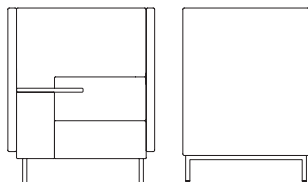

FENCE COLLECTION

FN-41R | Right Hand Personal Pod.

Overall Height	1440 mm
Overall Width	1330 mm
Overall Depth	920 mm
Seat Height	430 mm
Seat Depth	600 mm
Weight	80 kg

FN-41L | Left Hand Personal Pod.

Overall Height	1440 mm
Overall Width	1330 mm
Overall Depth	920 mm
Seat Height	430 mm
Seat Depth	600 mm
Weight	80 kg

FN-72 | Single Panel Booth.

Overall Height	1440 mm
Overall Width	1220 mm
Overall Depth	810 mm
Top Height	720 mm
Top Depth	600 mm
Weight	36.2 kg