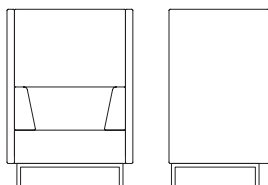

FN-11 | Armchair Inc. Screens.

Overall Height	1440 mm
Overall Width	1020 mm
Overall Depth	810 mm
Seat Height	430 mm
Seat Depth	600 mm
Weight	67 kg

FN-12 | 2 Seat Sofa Inc. Screens.

Overall Height	1440 mm
Overall Width	1620 mm
Overall Depth	810 mm
Seat Height	430 mm
Seat Depth	600 mm
Weight	85 kg

FN-13 | 3 Seat Sofa Inc. Screens.

Overall Height	1440 mm
Overall Width	2370 mm
Overall Depth	810 mm
Seat Height	430 mm
Seat Depth	600 mm
Weight	133 kg