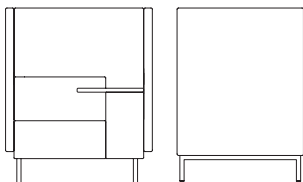

FENCE COLLECTION

FN-41R | Right Hand Personal Pod.

Overall Height	1440 mm
Overall Width	1330 mm
Overall Depth	920 mm
Seat Height	430 mm
Seat Depth	600 mm
Weight	80 kg

FN-41L | Left Hand Personal Pod.

Overall Height	1440 mm
Overall Width	1330 mm
Overall Depth	920 mm
Seat Height	430 mm
Seat Depth	600 mm
Weight	80 kg

FN-72 | Single Panel Booth.

Overall Height	1440 mm
Overall Width	1220 mm
Overall Depth	810 mm
Top Height	720 mm
Top Depth	600 mm
Weight	36.2 kg