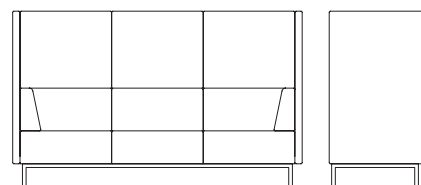

FN-11 | Armchair Inc. Screens.

Overall Height	1440 mm
Overall Width	1020 mm
Overall Depth	810 mm
Seat Height	430 mm
Seat Depth	600 mm
Weight	67 kg

FN-12 | 2 Seat Sofa Inc. Screens.

Overall Height	1440 mm
Overall Width	1620 mm
Overall Depth	810 mm
Seat Height	430 mm
Seat Depth	600 mm
Weight	85 kg

FN-13 | 3 Seat Sofa Inc. Screens.

Overall Height	1440 mm
Overall Width	2370 mm
Overall Depth	810 mm
Seat Height	430 mm
Seat Depth	600 mm
Weight	133 kg