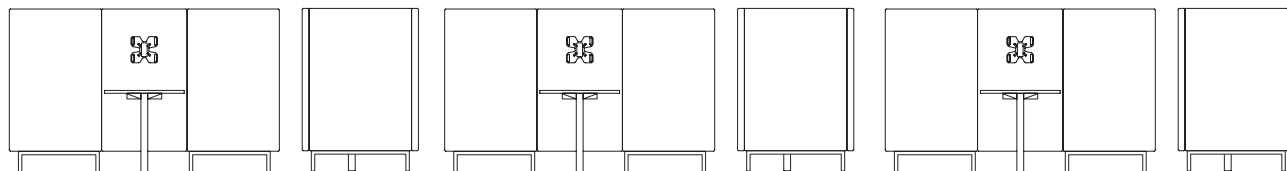

FN-22M | 2 Seat Media Booth.

Overall Height	1440 mm
Overall Width	1020 mm
Overall Depth	2430 mm
Seat Height	430 mm
Seat Depth	600 mm
Weight	150 kg

FN-24M | 4 Seat Media Booth.

Overall Height	1440 mm
Overall Width	1620 mm
Overall Depth	2430 mm
Seat Height	430 mm
Seat Depth	600 mm
Weight	190 kg

FN-26M | 6 Seat Media Booth.

Overall Height	1440 mm
Overall Width	2370 mm
Overall Depth	2430 mm
Seat Height	430 mm
Seat Depth	600 mm
Weight	296 kg