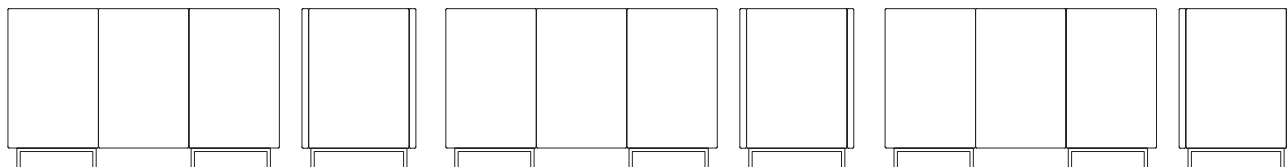

FENCE COLLECTION

FN-22 | 2 Seat Booth.

Overall Height	1440 mm
Overall Width	1020 mm
Overall Depth	2430 mm
Seat Height	430 mm
Seat Depth	600 mm
Weight	140 kg

FN-24 | 4 Seat Booth

Overall Height	1440 mm
Overall Width	1620 mm
Overall Depth	2430 mm
Seat Height	430 mm
Seat Depth	600 mm
Weight	176 kg

FN-26 | 6 Seat Booth.

Overall Height	1440 mm
Overall Width	2370 mm
Overall Depth	2430 mm
Seat Height	430 mm
Seat Depth	600 mm
Weight	272 kg