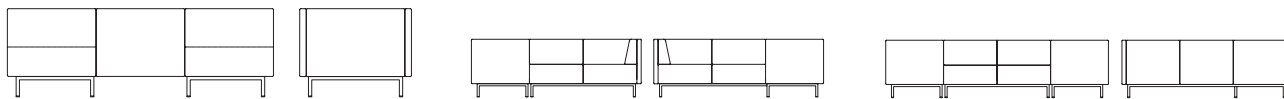

FN-26/LP | 6 Seat Lounge Booth.

Overall Height	780 mm
Overall Width	2370 mm
Overall Depth	2430 mm
Seat Height	430 mm
Seat Depth	600 mm
Weight	209 kg

FN-45/LP | 5 Seat Lounge L-Shaped Unit.

Overall Height	780 mm
Overall Width	2250 mm
Overall Depth	2250 mm
Seat Height	430 mm
Seat Depth	600 mm
Weight	130 kg

FN-68/LP | 8 Seat Lounge U-Shaped Unit.

Overall Height	780 mm
Overall Width	2370 mm
Overall Depth	3000 mm
Seat Height	430 mm
Seat Depth	600 mm
Weight	208 kg