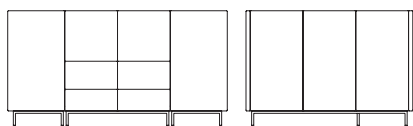

FN-68 | 8 Seat U-Shaped Unit.

Overall Height	1440 mm
Overall Width	2370 mm
Overall Depth	3120 mm
Seat Height	430 mm
Seat Depth	600 mm
Weight	262 kg

FN-11/LP | Lounge Armchair.

Overall Height	780 mm
Overall Width	1020 mm
Overall Depth	810 mm
Seat Height	430 mm
Seat Depth	600 mm
Weight	58 kg

FN-12/LP | 2 Seat Lounge Sofa.

Overall Height	780 mm
Overall Width	1620 mm
Overall Depth	810 mm
Seat Height	430 mm
Seat Depth	600 mm
Weight	73 kg

Inc. Back & Side Screens.